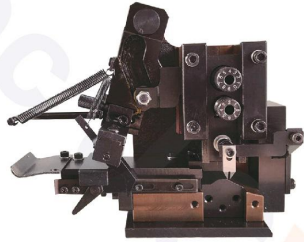

## Terminal Crimping Applicator

JCW offers robust and accurate crimp applicators of different types, whether OTP type, Japanese type, Europe type, flag type, loose piece type. Suitable for both of semi-auto bench-top presses and fully automatic crimping machines.

### JCW-30COS

Side-feed  
Terminal Crimp  
Applicator

### JCW-30COE

End-feed  
Terminal Crimp  
Applicator

### JCW-30CFBD

Flat Ribbon Cable  
Crimp Applicator